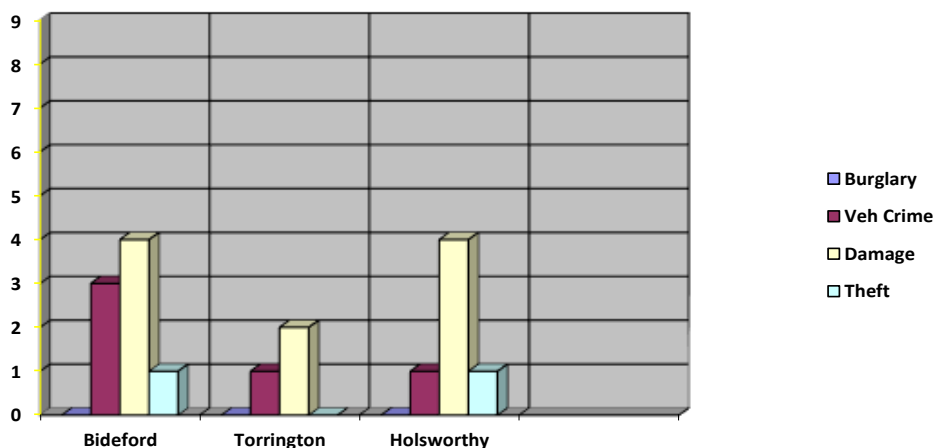

TORRIDGE DISTRICT NEIGHBOURHOOD WATCH

WEEKLY CRIME REPORT/NEWSLETTER

WEEK COMMENCING THURSDAY 18TH August 2022

ISSUE 576

PLEASE NOTE The information below is obtained from Selected Reported Crime Incidents, restricted and sanitised, taken from Crime Sheets prepared by the Police for the Torrridge District and are not Official Police Figures, and only refer to crimes of Theft and Damage. We live in one of the safest low crime areas in England and Wales. *To get a more realistic view of all crime committed in Torrridge you can visit the Devon and Cornwall Police Website.*

Fear of crime in our area is far worse than the actual crime committed.

This Week's Crime Statistics.

After having 11 reported crimes of Theft and Criminal Damage committed in the whole of Torrridge last Report, this week we have with 17 crimes recorded on 7 days.

During the last week 8 crimes were committed in the Bideford area, 3 in the Torrington Area and 6 in the Holsworthy area. We had 0 Burglaries, 5 Vehicle Crimes, 10 of Damage and 2 of Theft. 0 Arson

We had 0 Dwelling Burglary, 0 Non-Dwelling Burglaries, 0 Thefts of Vehicle, 5 Theft from Vehicle, 2 Theft Non-specifics, 0 Theft Pedal Cycle 0 Damage to Vehicles, 5 Damage to Dwellings, 2 Damage non-Dwellings and 3 Damage Non-specifics. 0 Arson

DAILY CRIME RECORD.						
DATE		MONTH/YEAR		CRIMES	DAILY CRIME	COMMITTED
Thursday	18th	August	2022	"	1 to 3	3
Friday	19th	"	"	"	4 to 6	3
Saturday	20th	"	"	"	7 to 8	2
Sunday	21st	"	"	"	9 to 11	3
Monday	22nd	"	"	"	12 to 14	3
Tuesday	23rd	"	"	"	15 to 16	2
Wednesday	24th	"	"	"	17	1
						Total = 17