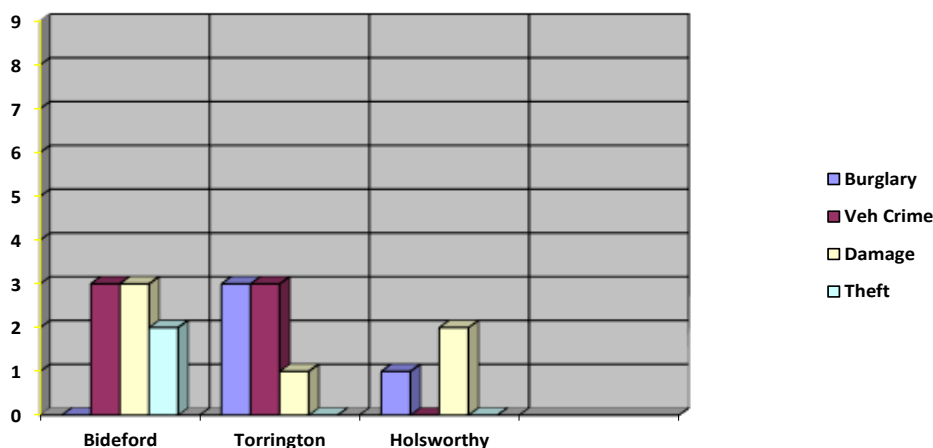

### Fear of crime in our area is far worse than the actual crime committed.

### This Week's Crime Statistics.

After having 20 reported crimes of Theft and Criminal Damage committed in the whole of Torrington last Report, this week we have with 18 crimes recorded on 7 days.

During the last week 8 crimes were committed in the Bideford area, 7 in the Torrington Area and 3 in the Holsworthy area. We had 4 Burglaries, 6 Vehicle Crimes, 6 of Damage and 2 of Theft. 0 Arson