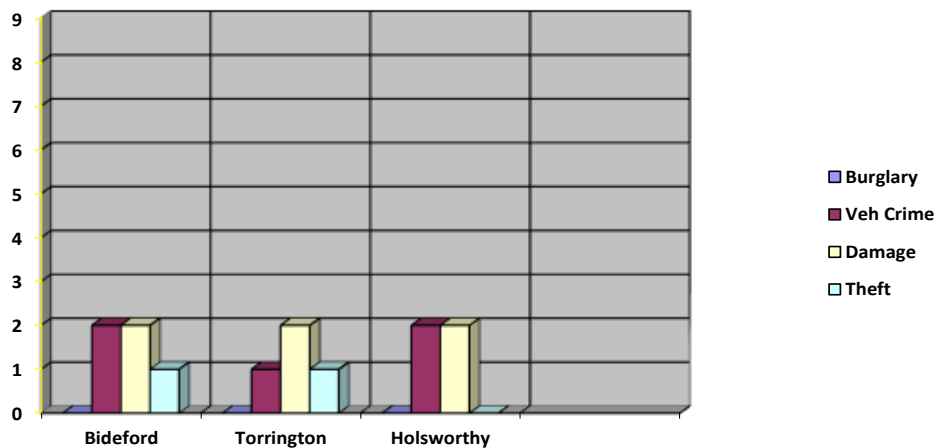

TORRIDGE DISTRICT NEIGHBOURHOOD WATCH

WEEKLY CRIME REPORT/NEWSLETTER

WEEK COMMENCING THURSDAY 16 June 2022

ISSUE 566

PLEASE NOTE The information below is obtained from Selected Reported Crime Incidents, restricted and sanitised, taken from Crime Sheets prepared by the Police for the Torrridge District and are not Official Police Figures, and only refer to crimes of Theft and Damage. We live in one of the safest low crime areas in England and Wales. *To get a more realistic view of all crime committed in Torrridge you can visit the Devon and Cornwall Police Website.*

Fear of crime in our area is far worse than the actual crime committed.

This Week's Crime Statistics.

After having 8 reported crimes of Theft and Criminal Damage committed in the whole of Torrridge last Report, this week we have 13 with crimes recorded on 7 days.

During the last week 5 crimes were committed in the Bideford area, 4 in the Torrington Area and 4 in the Holsworthy area. We had 0 Burglaries, 5 Vehicle Crimes, 5 of Damage and 2 of Theft. 1 Arson

We had 0 Dwelling Burglary, 0 Non-Dwelling Burglaries, 2 Thefts of Vehicle, 1 Theft from Vehicle, 2 Theft Non-specifics, 0 Theft Pedal Cycle 2 Damage to Vehicles, 2 Damage to Dwellings, 1 Damage Non- Dwellings and 2 Damage Non-specifics. 1 Arson