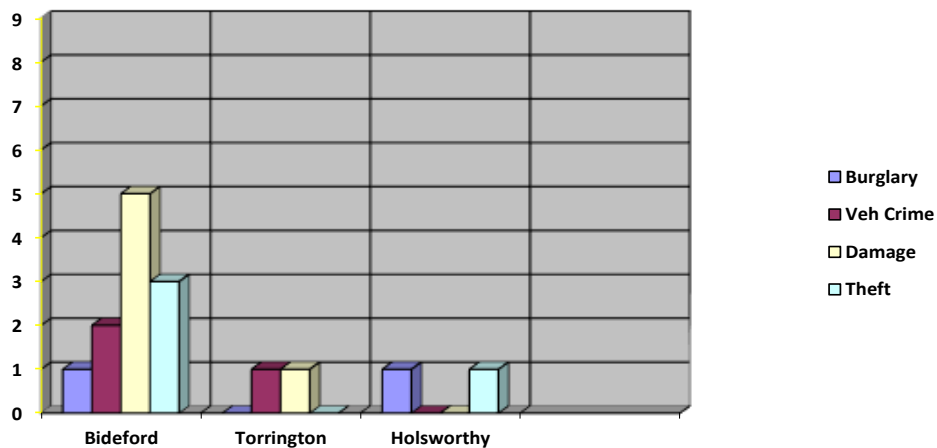

TORRIDGE DISTRICT NEIGHBOURHOOD WATCH

WEEKLY CRIME REPORT/NEWSLETTER WEEK COMMENCING THURSDAY 19th May 2022

ISSUE 562

PLEASE NOTE The information below is obtained from Selected Reported Crime Incidents, restricted and sanitised, taken from Crime Sheets prepared by the Police for the Torrige District and are not Official Police Figures, and only refer to crimes of Theft and Damage. We live in one of the safest low crime areas in England and Wales. *To get a more realistic view of all crime committed in Torrige you can visit the Devon and Cornwall Police Website.*

Fear of crime in our area is far worse than the actual crime committed.

This Week's Crime Statistics.

After having 15 reported crimes of Theft and Criminal Damage committed in the whole of Torrige last Report, this week we have 15 with crimes recorded on 7 days.

During the last week 11 crimes were committed in the Bideford area, 2 in the Torrington Area and 2 in the Holsworthy area. We had 2 Burglaries, 3 Vehicle Crimes, 6 of Damage and 4 of Theft. 0 Arson

We had 1 Dwelling Burglary, 1 Non-Dwelling Burglaries, 1 Thefts of Vehicle, 1 Theft from Vehicle, 3 Theft Non-specifics, 1 Theft Pedal Cycle 1 Damage to Vehicles, 5 Damage to Dwellings, 1 Damage Non- Dwellings and 0 Damage Non-specifics. 0 Arson