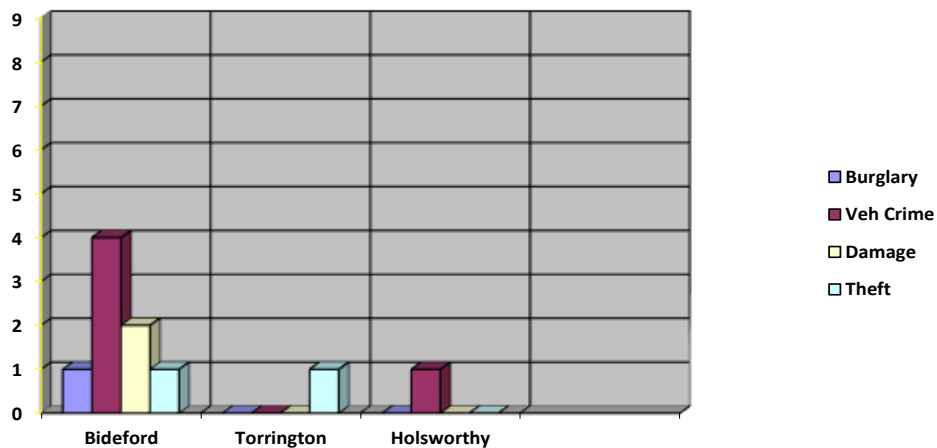

TORRIDGE DISTRICT NEIGHBOURHOOD WATCH

WEEKLY CRIME REPORT/NEWSLETTER WEEK COMMENCING THURSDAY 17 March 2022

ISSUE 594

PLEASE NOTE The information below is obtained from Selected Reported Crime Incidents, restricted and sanitised, taken from Crime Sheets prepared by the Police for the Torrige District and are not Official Police Figures, and only refer to crimes of Theft and Damage. We live in one of the safest low crime areas in England and Wales. *To get a more realistic view of all crime committed in Torrige you can visit the Devon and Cornwall Police Website.*

Fear of crime in our area is far worse than the actual crime committed.

This Week's Crime Statistic's.

After having 10 reported crimes of Theft and Criminal Damage committed in the whole of Torrige last Report, this week we have 8 with crimes recorded on 7 days.

During the last week 8 crimes were committed in the Bideford area, 1 in the Torrington Area and 1 in the Holsworthy area. We had 1 Burglaries, 5 Vehicle Crimes, 2 of Damage and 2 of Theft. 0 Arson

We had 1 Dwelling Burglary, 0 Non-Dwelling Burglaries, 1 Thefts of Vehicle, 0 Theft from Vehicle, 2 Theft Non-specifics, 0 Theft Pedal Cycle 4 Damage to Vehicles, 2 Damage to Dwellings, 0 Damage Non- Dwellings and 0 Damage Non-specifics. 0 Arson