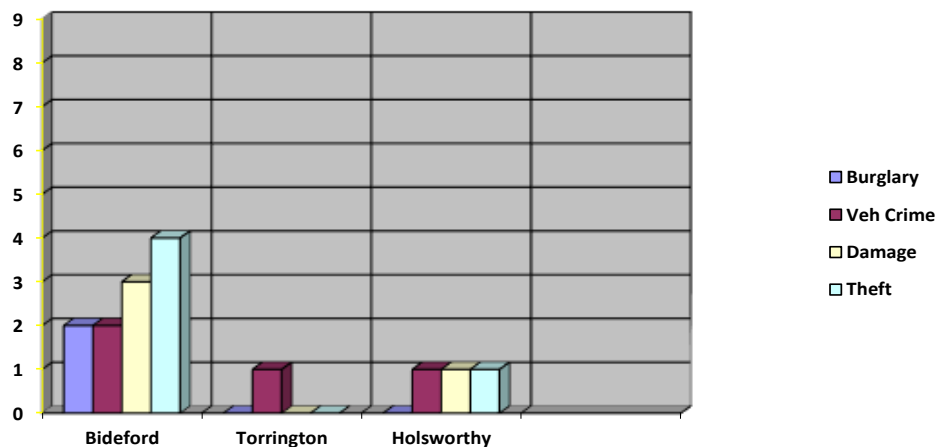

TORRIDGE DISTRICT NEIGHBOURHOOD WATCH

WEEKLY CRIME REPORT/NEWSLETTER

WEEK COMMENCING THURSDAY 21st April 2022

ISSUE 598

PLEASE NOTE The information below is obtained from Selected Reported Crime Incidents, restricted and sanitised, taken from Crime Sheets prepared by the Police for the Torrridge District and are not Official Police Figures, and only refer to crimes of Theft and Damage. We live in one of the safest low crime areas in England and Wales. *To get a more realistic view of all crime committed in Torrridge you* can visit the Devon and Cornwall Police Website.

Fear of crime in our area is far worse than the actual crime committed.

This Week's Crime Statistic's.

After having 7 reported crimes of Theft and Criminal Damage committed in the whole of Torrridge last Report, this week we have 16 with crimes recorded on 7 days.

During the last week 12 crimes were committed in the Bideford area, 1 in the Torrington Area and 3 in the Holsworthy area. We had 2 Burglaries, 4 Vehicle Crimes, 4 of Damage and 5 of Theft. 1 Arson

We had 1 Dwelling Burglary, 1 Non-Dwelling Burglaries 0 Thefts of Vehicle, 0 Theft from Vehicle, 5 Theft Non-specifics, 0 Theft Pedal Cycle 4 Damage to Vehicles, 1 Damage to Dwellings, 2 Damage Non- Dwellings and 1 Damage Non-specifics. 1 Arson