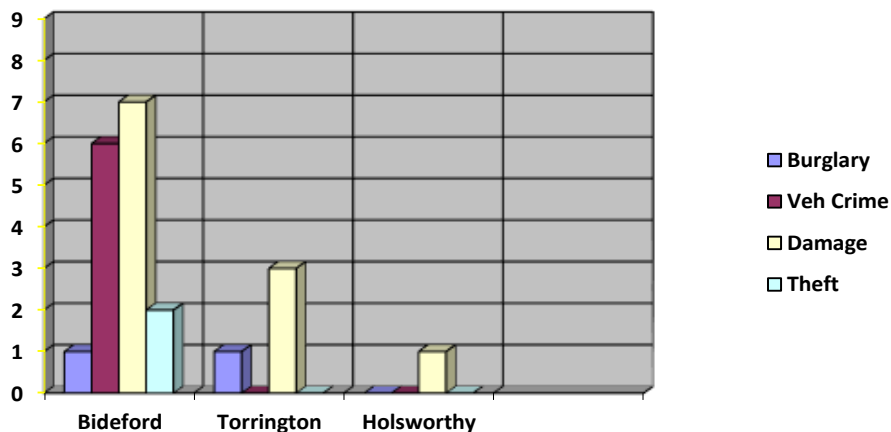

2TORRIDGE DISTRICT NEIGHBOURHOOD WATCH

WEEKLY CRIME REPORT/NEWSLETTER

WEEK COMMENCING THURSDAY 10th February 2022

ISSUE 588

PLEASE NOTE The information below is obtained from Selected Reported Crime Incidents, restricted and sanitised, taken from Crime Sheets prepared by the Police for the Torrington District and are not Official Police Figures, and only refer to crimes of Theft and Damage. We live in one of the safest low crime areas in England and Wales. *To get a more realistic view of all crime committed in Torrington you can visit the Devon and Cornwall Police Website.*

Fear of crime in our area is far worse than the actual crime committed.

This Week's Crime Statistics.

After having 13 reported crimes of Theft and Criminal Damage committed in the whole of Torrington last Report, this week we have 21 with crimes recorded on 7 days.

During this week 16 crimes were committed in the Bideford area, 4 in the Torrington Area and 1 in the Holsworthy area. We had 2 Burglaries, 6 Vehicle Crimes, 11 of Damage and 2 of Theft. 0 Arson

We had 2 Dwelling Burglary, 0 Non-Dwelling Burglaries, 0 Thefts of Vehicle, 1 Theft from Vehicle, 2 Theft Non-specifics, 0 Theft Pedal Cycle 5 Damage to Vehicles, 7 Damage to Dwellings, 2 Damage Non- Dwellings and 2 Damage Non-specifics. 0 Arson

DAILY CRIME RECORD.						
DATE	MONTH/YEAR	CRIMES	DAILY CRIME	COMMITTED		
Thursday 10th	February 2022	“	1 to 3	3		
Friday 11th	“ “	“	4	1		
Saturday 12th	“ “	“	5 to 7	3		
Sunday 13th	“ “	“	8	1		
Monday 14th	“ “	“	9 to 11	3		
Tuesday 15th	“ “	“	12 to 17	6		
Wednesday 16th	“ “	“	18 to 21	4		
				Total = 21		
<p>Please Note – These are the dates of Crimes Reported and not crimes committed. PLEASE CONTACT THE POLICE ON 101 IF YOU WITNESSED OR HAVE ANY INFORMATION RELEVANT TO THESE CRIMES GIVING FULL DETAILS</p>						