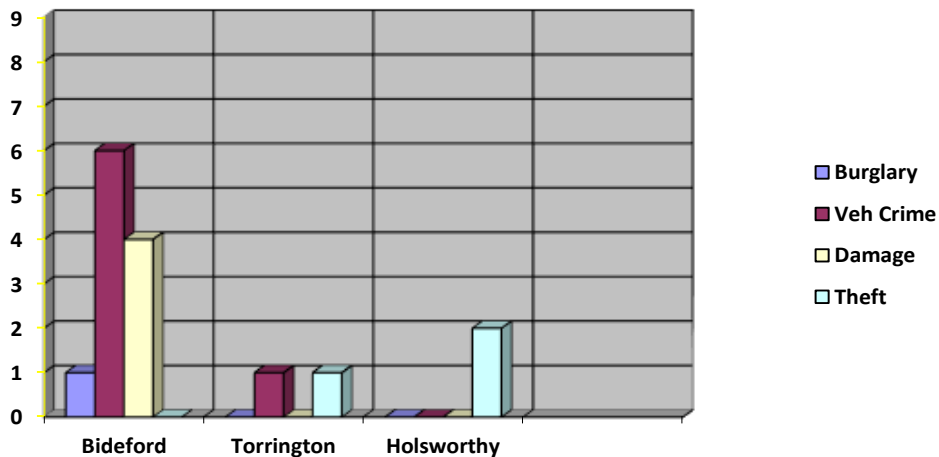

TORRIDGE DISTRICT NEIGHBOURHOOD WATCH

WEEKLY CRIME REPORT/NEWSLETTER

WEEK COMMENCING THURSDAY 13th January 2022

ISSUE 584

PLEASE NOTE The information below is obtained from Selected Reported Crime Incidents, restricted and sanitised, taken from Crime Sheets prepared by the Police for the Torrige District and are not Official Police Figures, and only refer to crimes of Theft and Damage. We live in one of the safest low crime areas in England and Wales. *To get a more realistic view of all crime committed in Torrige you can visit the Devon and Cornwall Police Website.*

Fear of crime in our area is far worse than the actual crime committed.

This Week's Crime Statistic's.

After having 15 reported crimes of Theft and Criminal Damage committed in the whole of Torrige last Report, this week we have 15 with crimes recorded on 7 days.

During the last week 11 crimes were committed in the Bideford area, 2 in the Torrington Area and 2 in the Holsworthy area. We had 1 Burglaries, 7 Vehicle Crimes, 4 of Damage and 3 of Theft. 0 Arson

We had 1 Dwelling Burglary, 0 Non-Dwelling Burglaries, 0 Thefts of Vehicle, 5 Theft from Vehicle, 3 Theft Non-specifics, 0 Theft Pedal Cycle 2 Damage to Vehicles, 3 Damage to Dwellings, 1 Damage Non- Dwellings and 0 Damage Non-specifics. 0 Arson