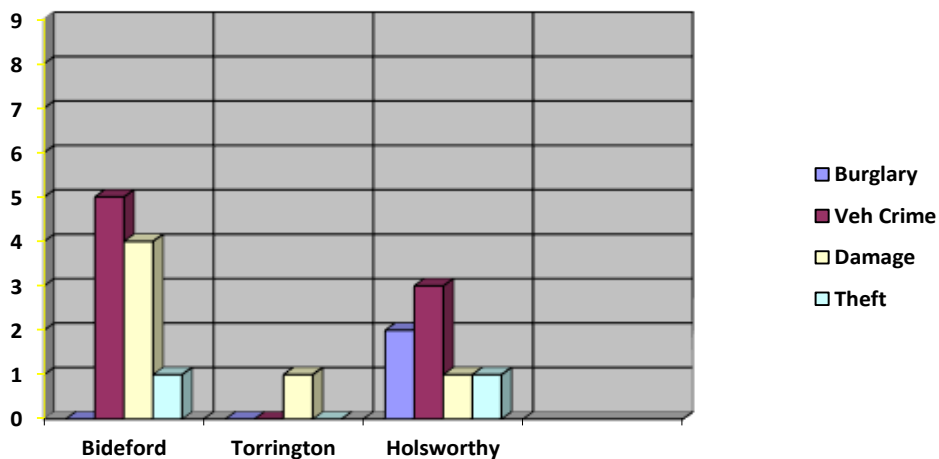

TORRIDGE DISTRICT NEIGHBOURHOOD WATCH

WEEKLY CRIME REPORT/NEWSLETTER

WEEK COMMENCING THURSDAY 11th November 2021

ISSUE 578

PLEASE NOTE The information below is obtained from Selected Reported Crime Incidents, restricted and sanitised, taken from Crime Sheets prepared by the Police for the Torrige District and are not Official Police Figures, and only refer to crimes of Theft and Damage. We live in one of the safest low crime areas in England and Wales. *To get a more realistic view of all crime committed in Torrige you can visit the Devon and Cornwall Police Website.*

Fear of crime in our area is far worse than the actual crime committed.

This Week's Crime Statistic's.

After having 17 reported crimes of Theft and Criminal Damage committed in the whole of Torrige last week, this week we have 18 with crimes recorded on 7 days.

During the last week 10 crimes were committed in the Bideford area, 1 in the Torrington Area and 7 in the Holsworthy area. We had 2 Burglaries, 8 Vehicle Crimes, 6 of Damage and 2 of Theft. 0 Arson

We had 1 Dwelling Burglary, 1 Non-Dwelling Burglaries, 3 Thefts of Vehicle, 0 Theft from Vehicle, 2 Theft Non-specifics, 0 Theft Pedal Cycle, 5 Damage to Vehicles, 3 Damage to Dwellings, 3 Damage Non- Dwellings and 0 Damage Non-specifics. 0 Arson