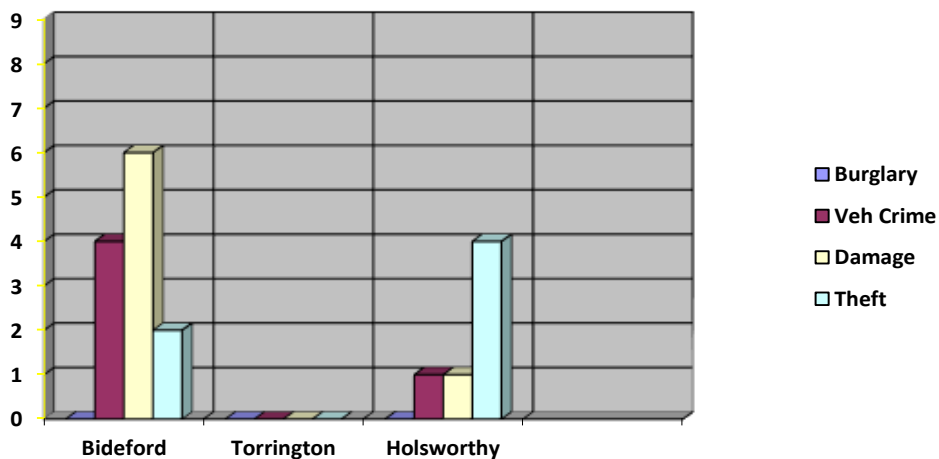

## WEEKLY CRIME REPORT/NEWSLETTER

WEEK COMMENCING THURSDAY 29<sup>th</sup> August 2021

ISSUE 567

**PLEASE NOTE** The information below is obtained from Selected Reported Crime Incidents, restricted and sanitised, taken from Crime Sheets prepared by the Police for the Torrige District and are not Official Police Figures, and only refer to crimes of Theft and Damage. We live in one of the safest low crime areas in England and Wales. *To get a more realistic view of all crime committed in Torrige you can visit the Devon and Cornwall Police Website.*

### Fear of crime in our area is far worse than the actual crime committed.

### SUMMARY OF CRIME

During the last week 12 crimes were committed in the Bideford area, 0 in the Torrington Area and 6 in the Holsworthy area. We had 0 Burglaries, 5 Vehicle Crimes, 7 of Damage and 6 of Theft.