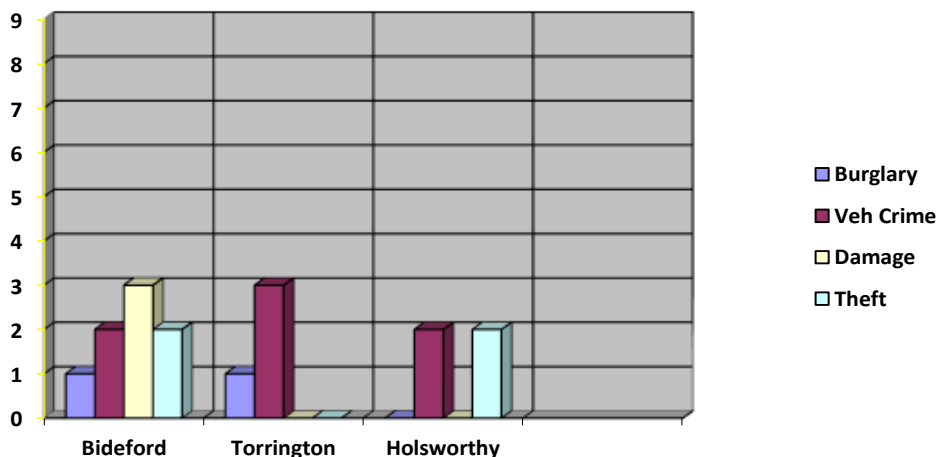

### Fear of crime in our area is far worse than the actual crime committed.

Devon & Cornwall Police  
Building safer communities together

### SUMMARY OF CRIME

During the last week 8 crimes were committed in the Bideford area, 4 in the Torrington Area and 4 in the Holsworthy area. We had 2 Burglaries, 6 Vehicle Crimes, 4 of Damage and 4 of Theft.