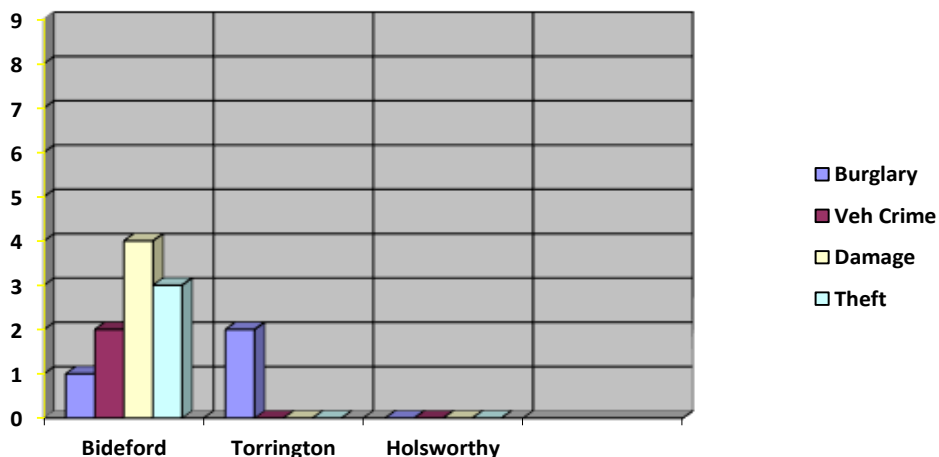

### Fear of crime in our area is far worse than the actual crime committed.

Devon & Cornwall Police  
Building safer communities together

### SUMMARY OF CRIME

During the last week 10 crimes were committed in the Bideford area, 2 in the Torrington Area and 0 in the Holsworthy area. We had 3 Burglaries, 3 Vehicle Crimes, 4 of Damage and 2 of Theft.