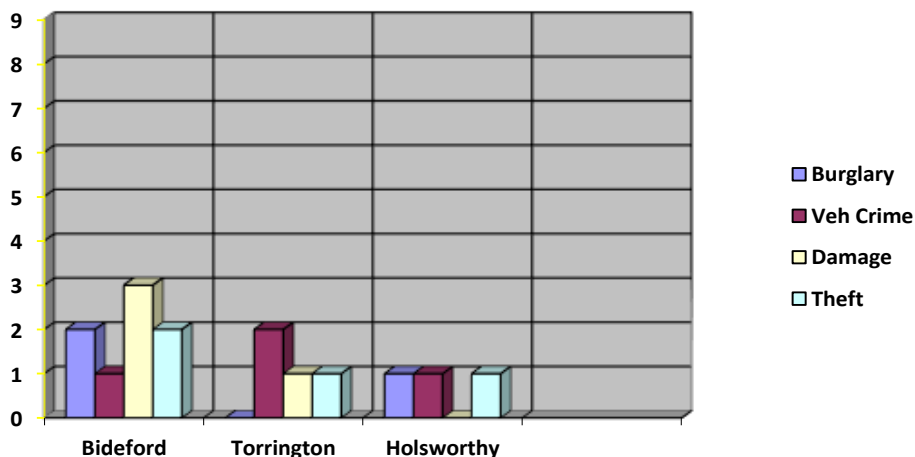

Fear of crime in our area is far worse than the actual crime committed.

Devon & Cornwall Police
Building safer communities together

This Week's Crime Statistics.

After having 15 reported crimes of Theft and Criminal Damage committed in the whole of Torrington last week, this week we have 15, with crimes recorded on 6 days.

SUMMARY OF CRIME

During the last week 8 crimes were committed in the Bideford area, 4 in the Torrington Area and 3 in the Holsworthy area. We had 3 Burglaries 4 Vehicle Crimes, 4 of Damage and 4 of Theft.